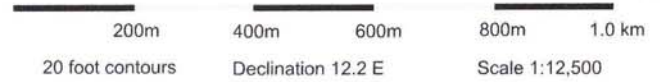

Lake Pleasant - Sunday Nov 13, 2011 - 2hr Score-O

Safety bearing is 180 south to Highway 74

GREATER PHOENIX ORIENTEERING CLUB
www.gphxo.org